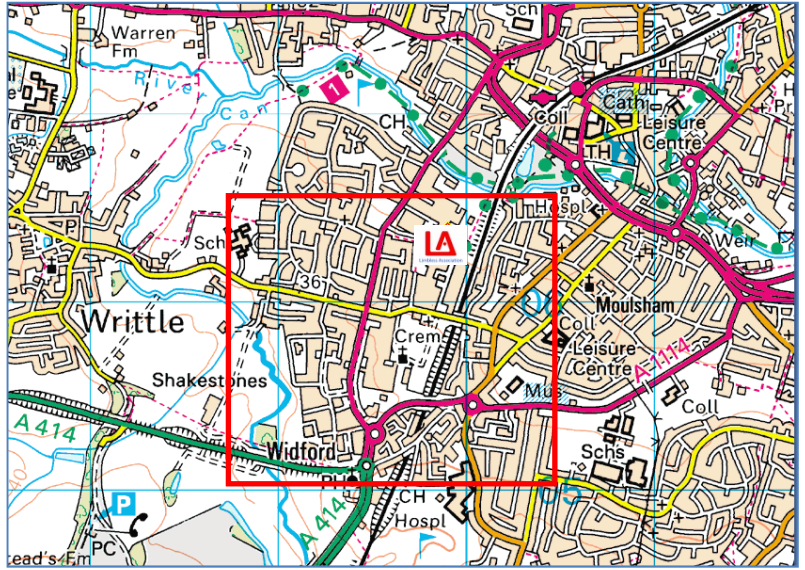

Limless Association

We have moved!

Our new address is:
Unit 16, Waterhouse Business
Centre
2 Cromar Way
Chelmsford
Essex CM1 2QE
Tel: 01245 216670

Visitors:
Please park here and
report to Reception

We are here (Unit 16)