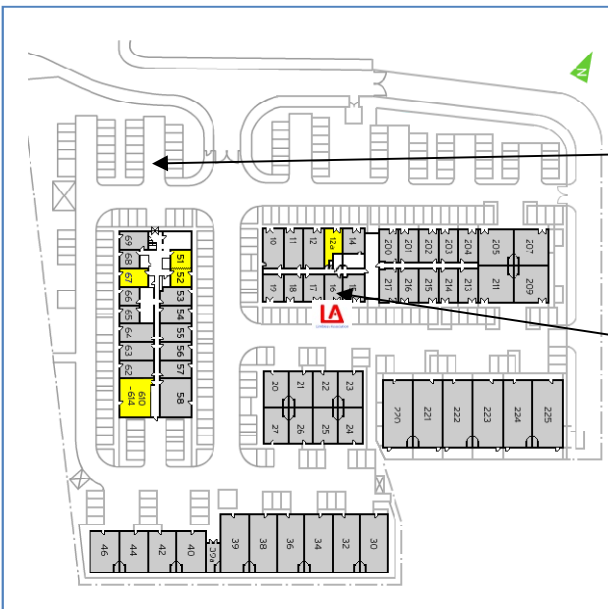

Limless Association

We have moved!

Our new address is:
Unit 16, Waterhouse Business
Centre
2 Cromar Way
Chelmsford
Essex CM1 2QE
Tel: 01245 216670

Visitors:
Please park here and
report to Reception

We are here (Unit 16)