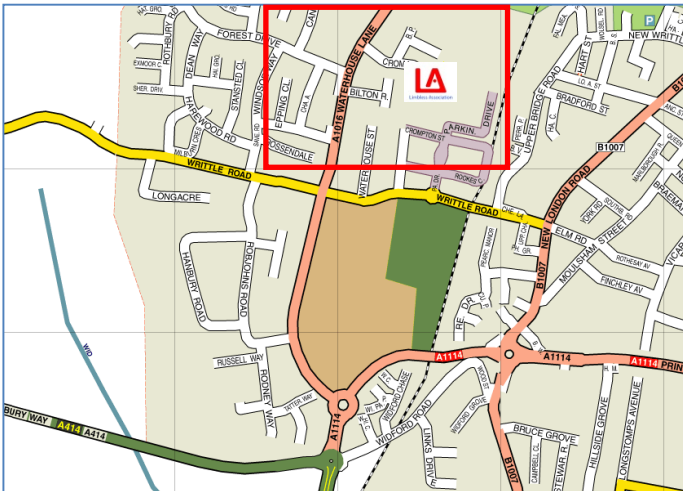

Limless Association

We have moved!

Our new address is:
Unit 16, Waterhouse Business
Centre
2 Cromar Way
Chelmsford
Essex CM1 2QE
Tel: 01245 216670

Visitors:
Please park here and
report to Reception

We are here (Unit 16)