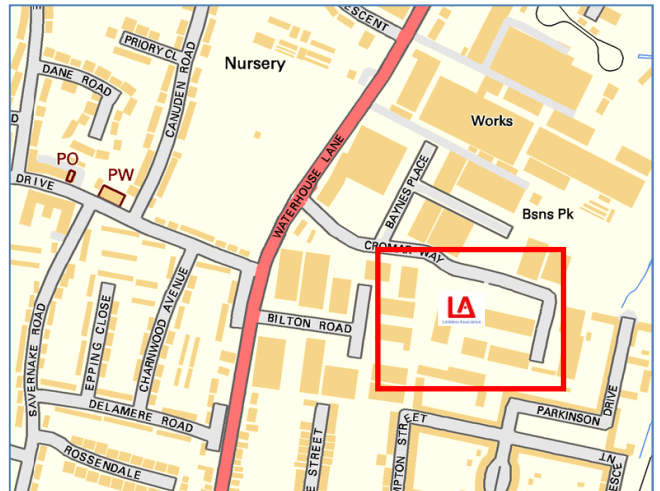

Limless Association

We have moved!

Our new address is:
Unit 16, Waterhouse Business
Centre
2 Cromar Way
Chelmsford
Essex CM1 2QE
Tel: 01245 216670

Visitors:
Please park here and
report to Reception

We are here (Unit 16)